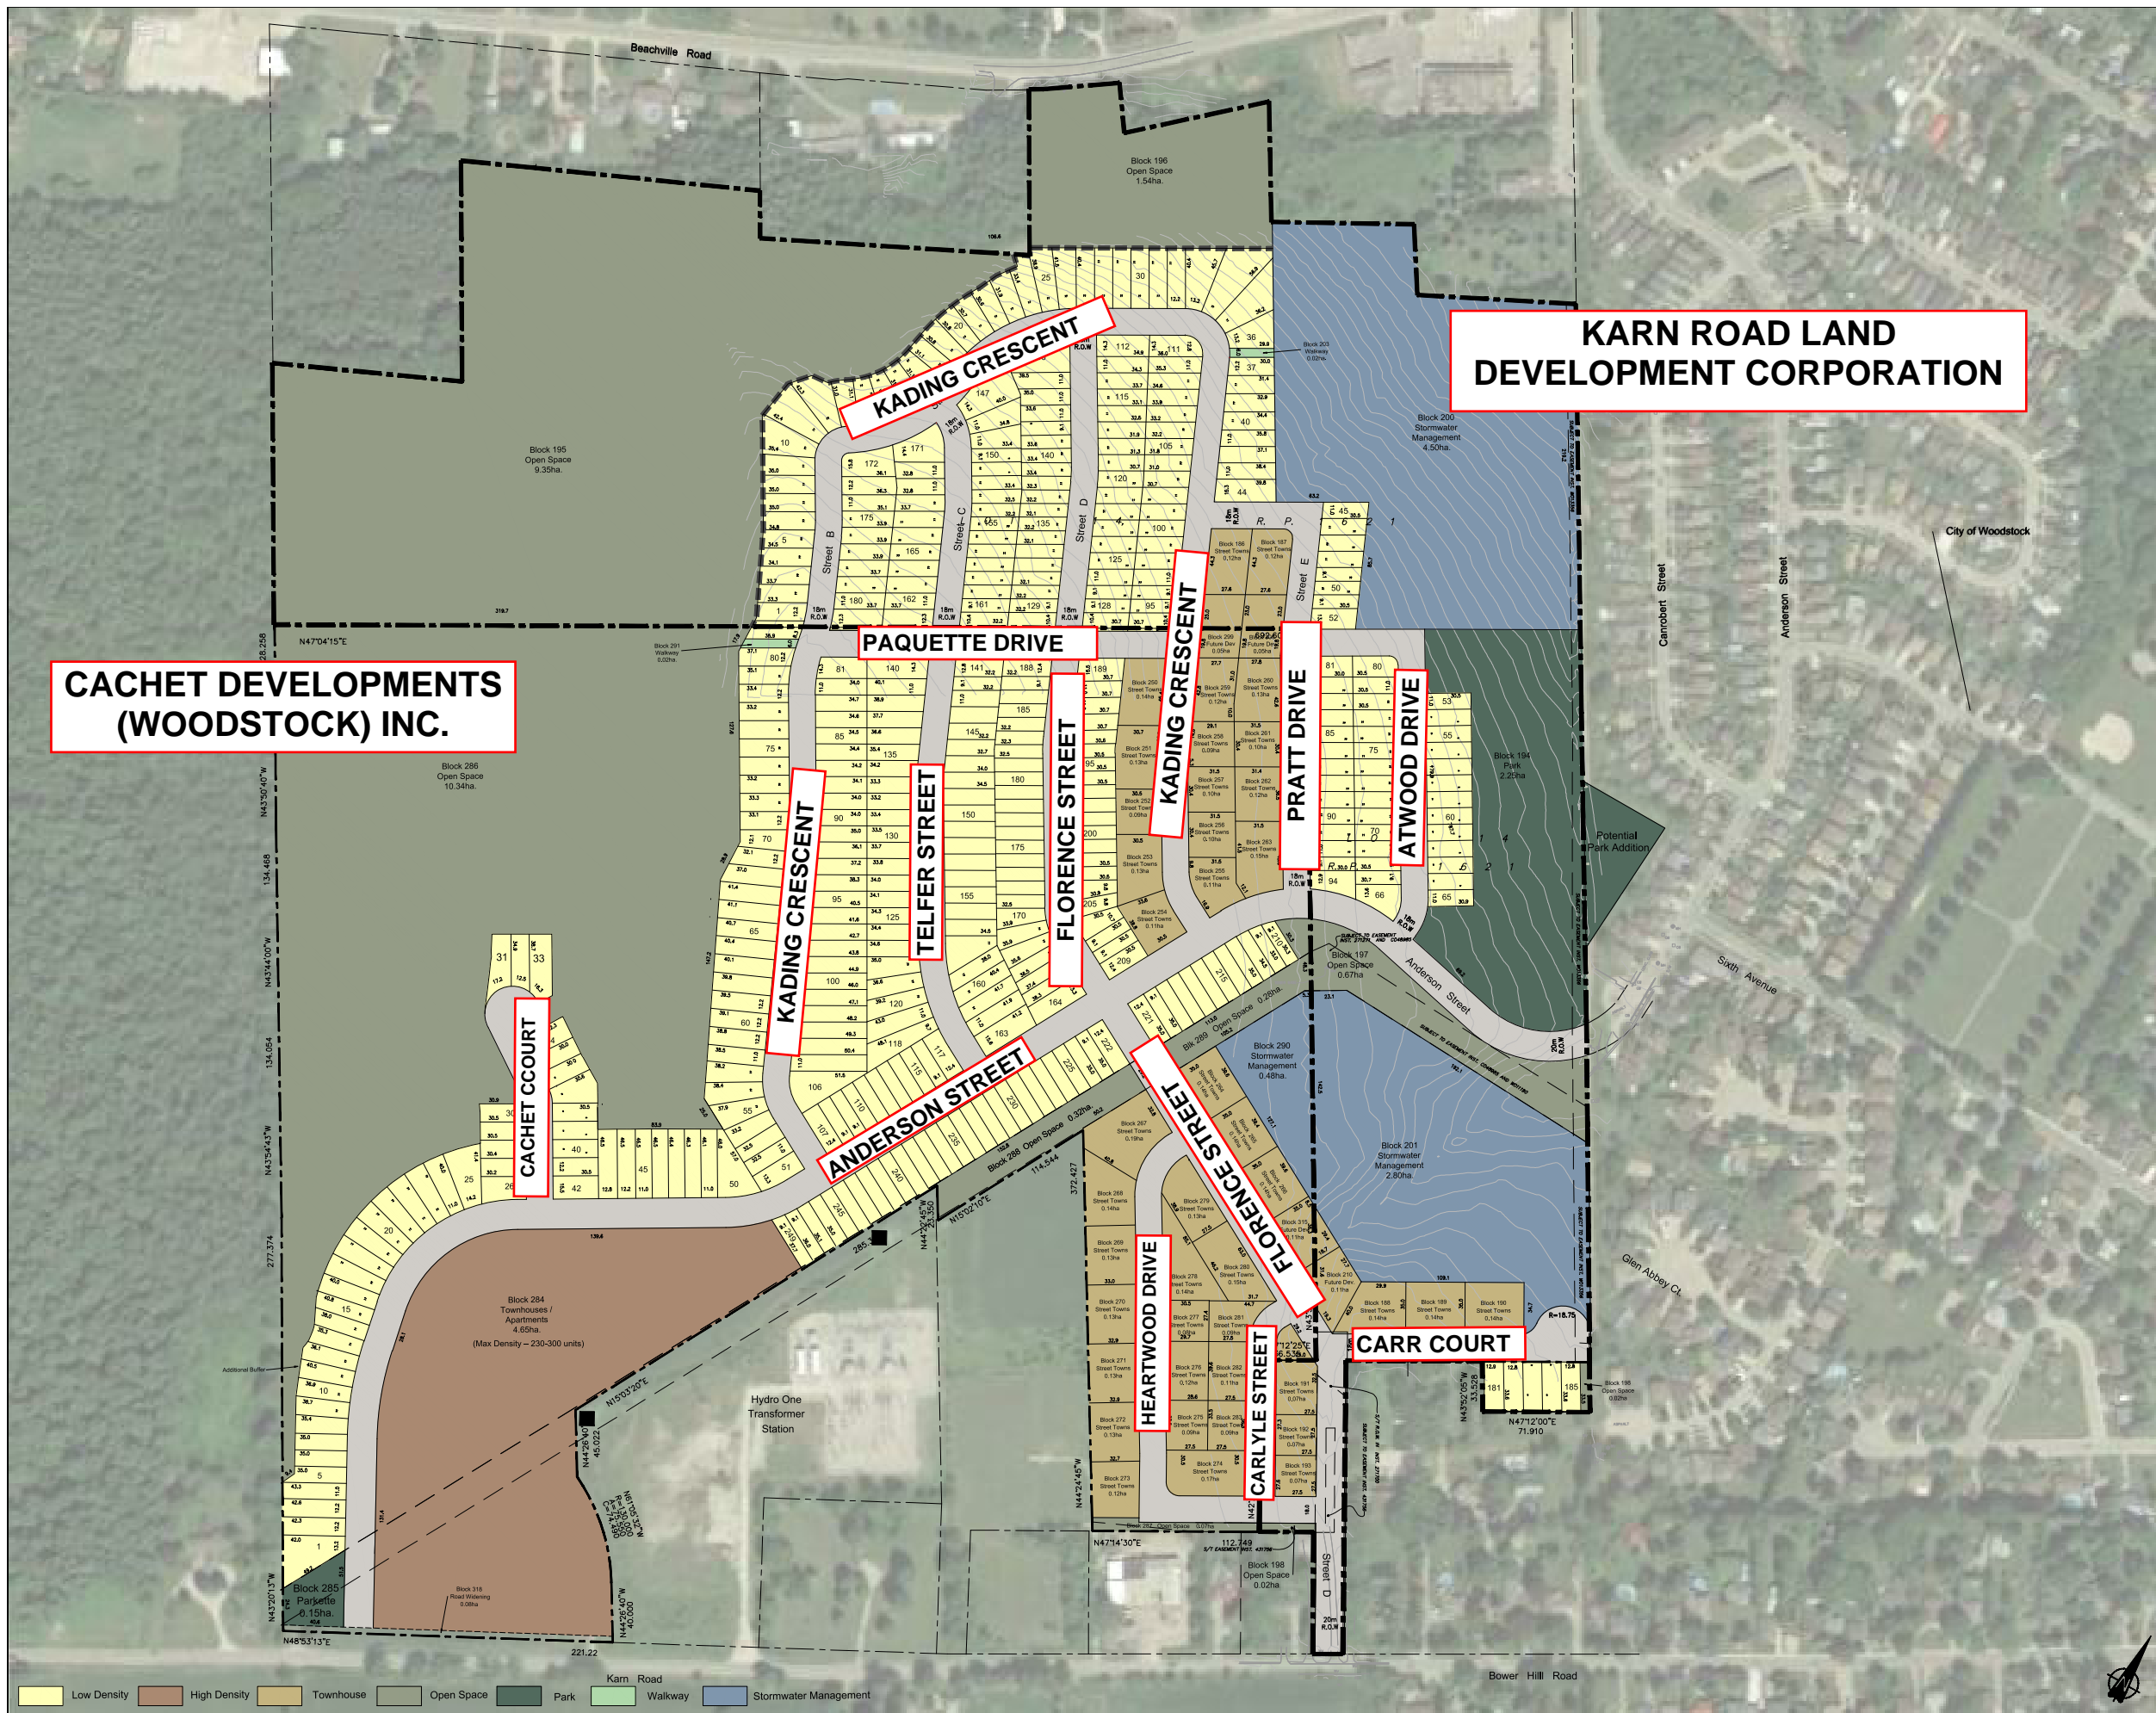

**CACHET DEVELOPMENTS
(WOODSTOCK) INC.**

**KARN ROAD LAND
DEVELOPMENT CORPORATION**