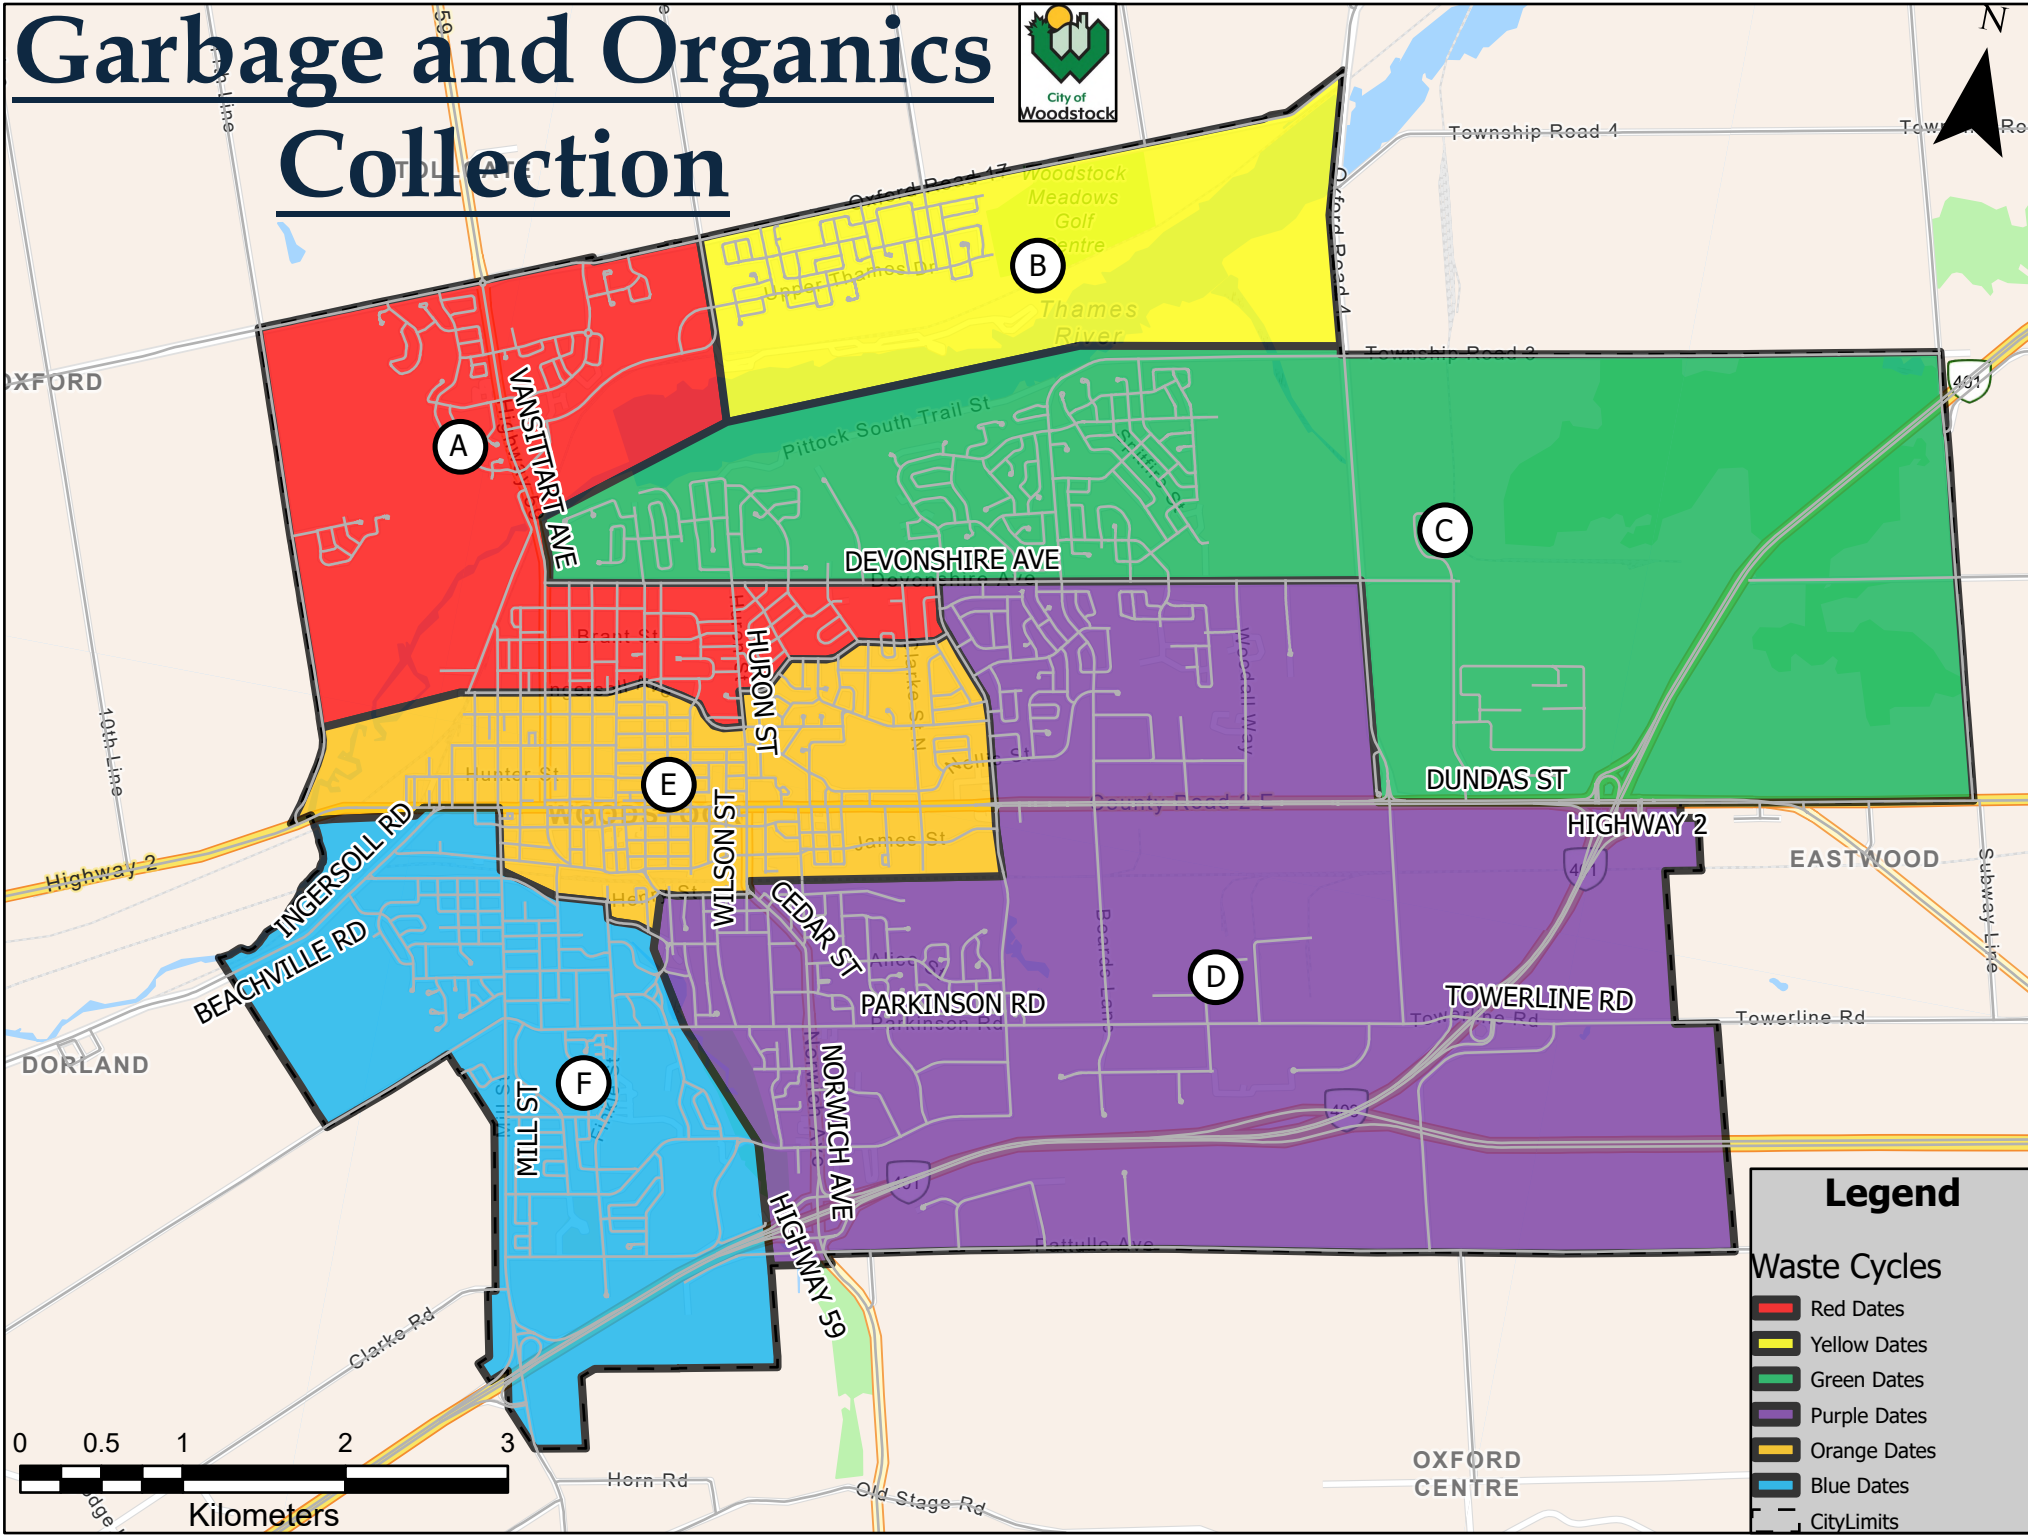

Garbage and Organics Collection

N

Legend

Waste Cycles

- Red Dates
- Yellow Dates
- Green Dates
- Purple Dates
- Orange Dates
- Blue Dates
- CityLimits